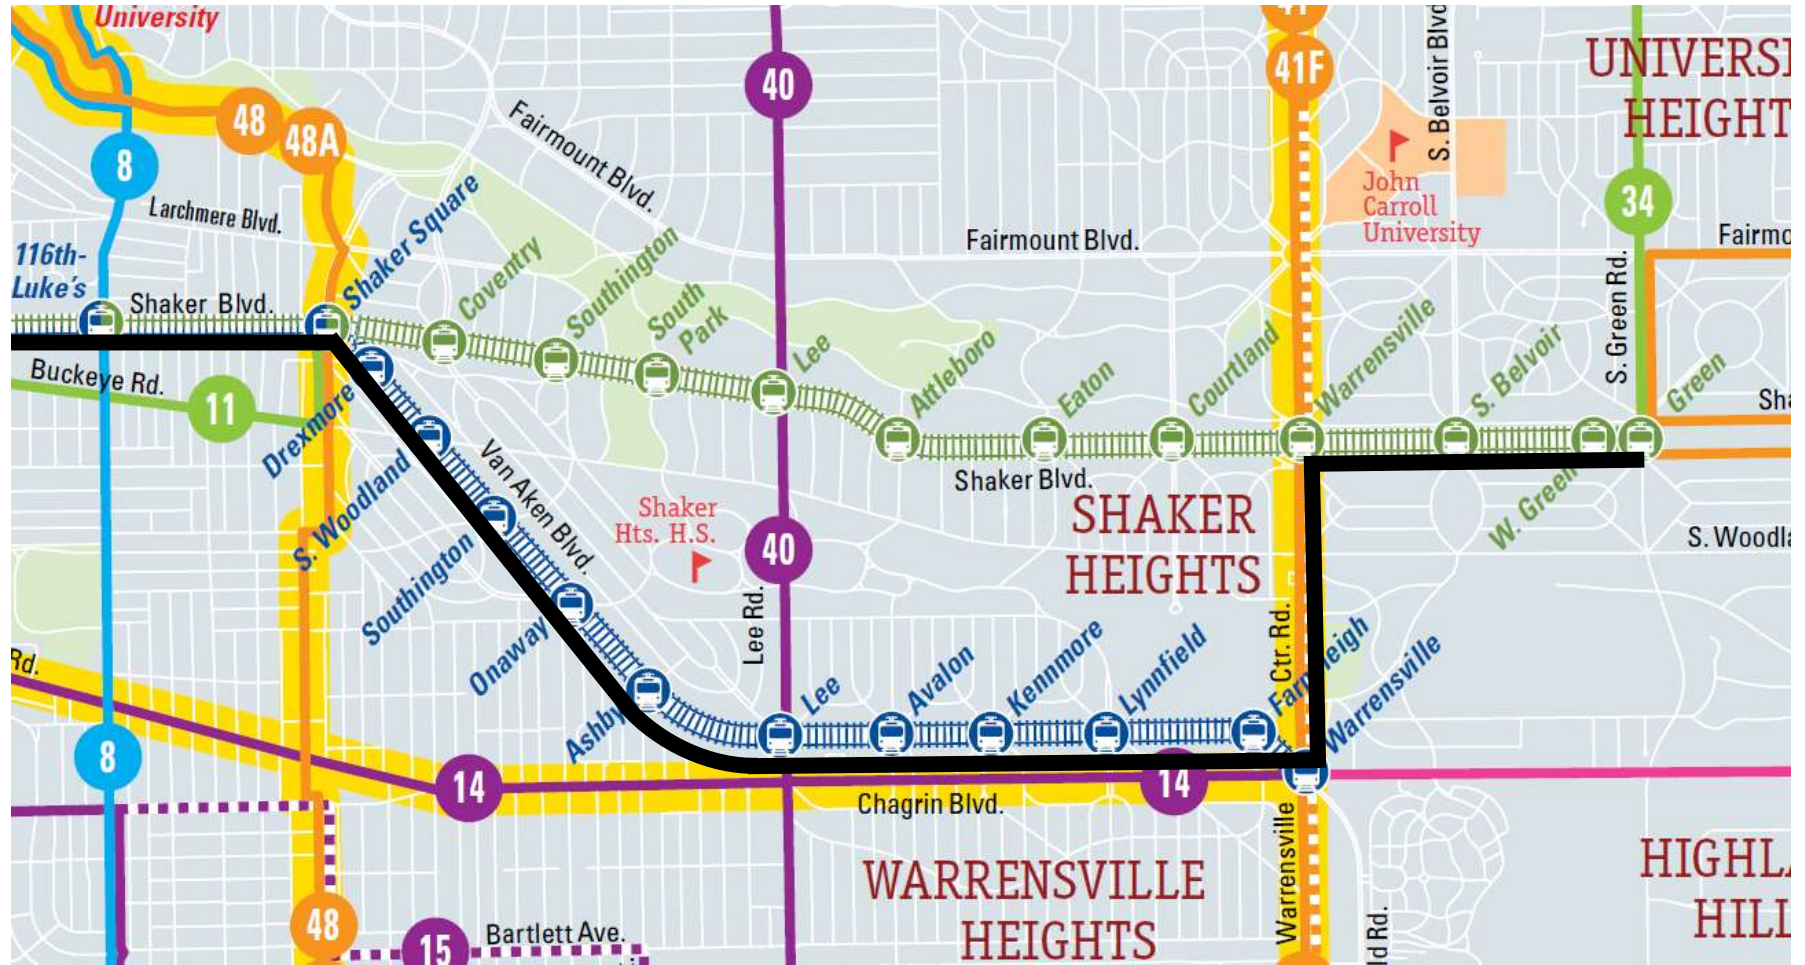

Blue – Green Replacement bus route

June 28th – August 8th, 2020

Legend

-  Blue – Green replacement bus route
-  Green Line
-  Blue Line